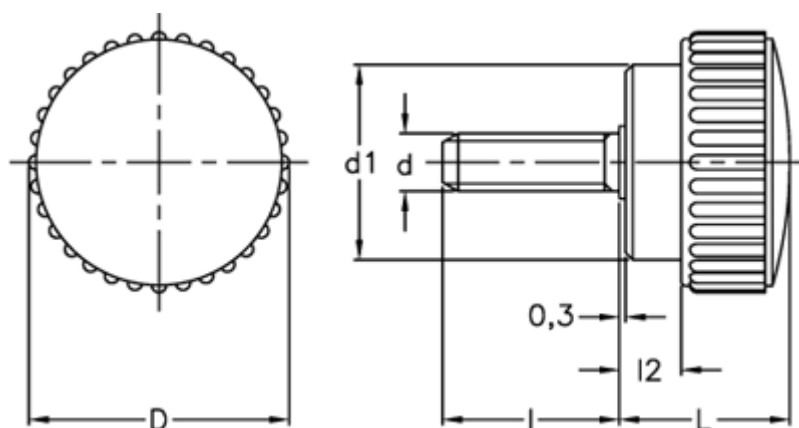

Data Sheet

Article number: 2302102523

Description: E+G Knurled grip knob
B.193/30 S-p-M8x40-INOX

Measures

D	= 31
d1	= 24
d 6g	= M8
l	= 40
L	= 18
l2	= 6